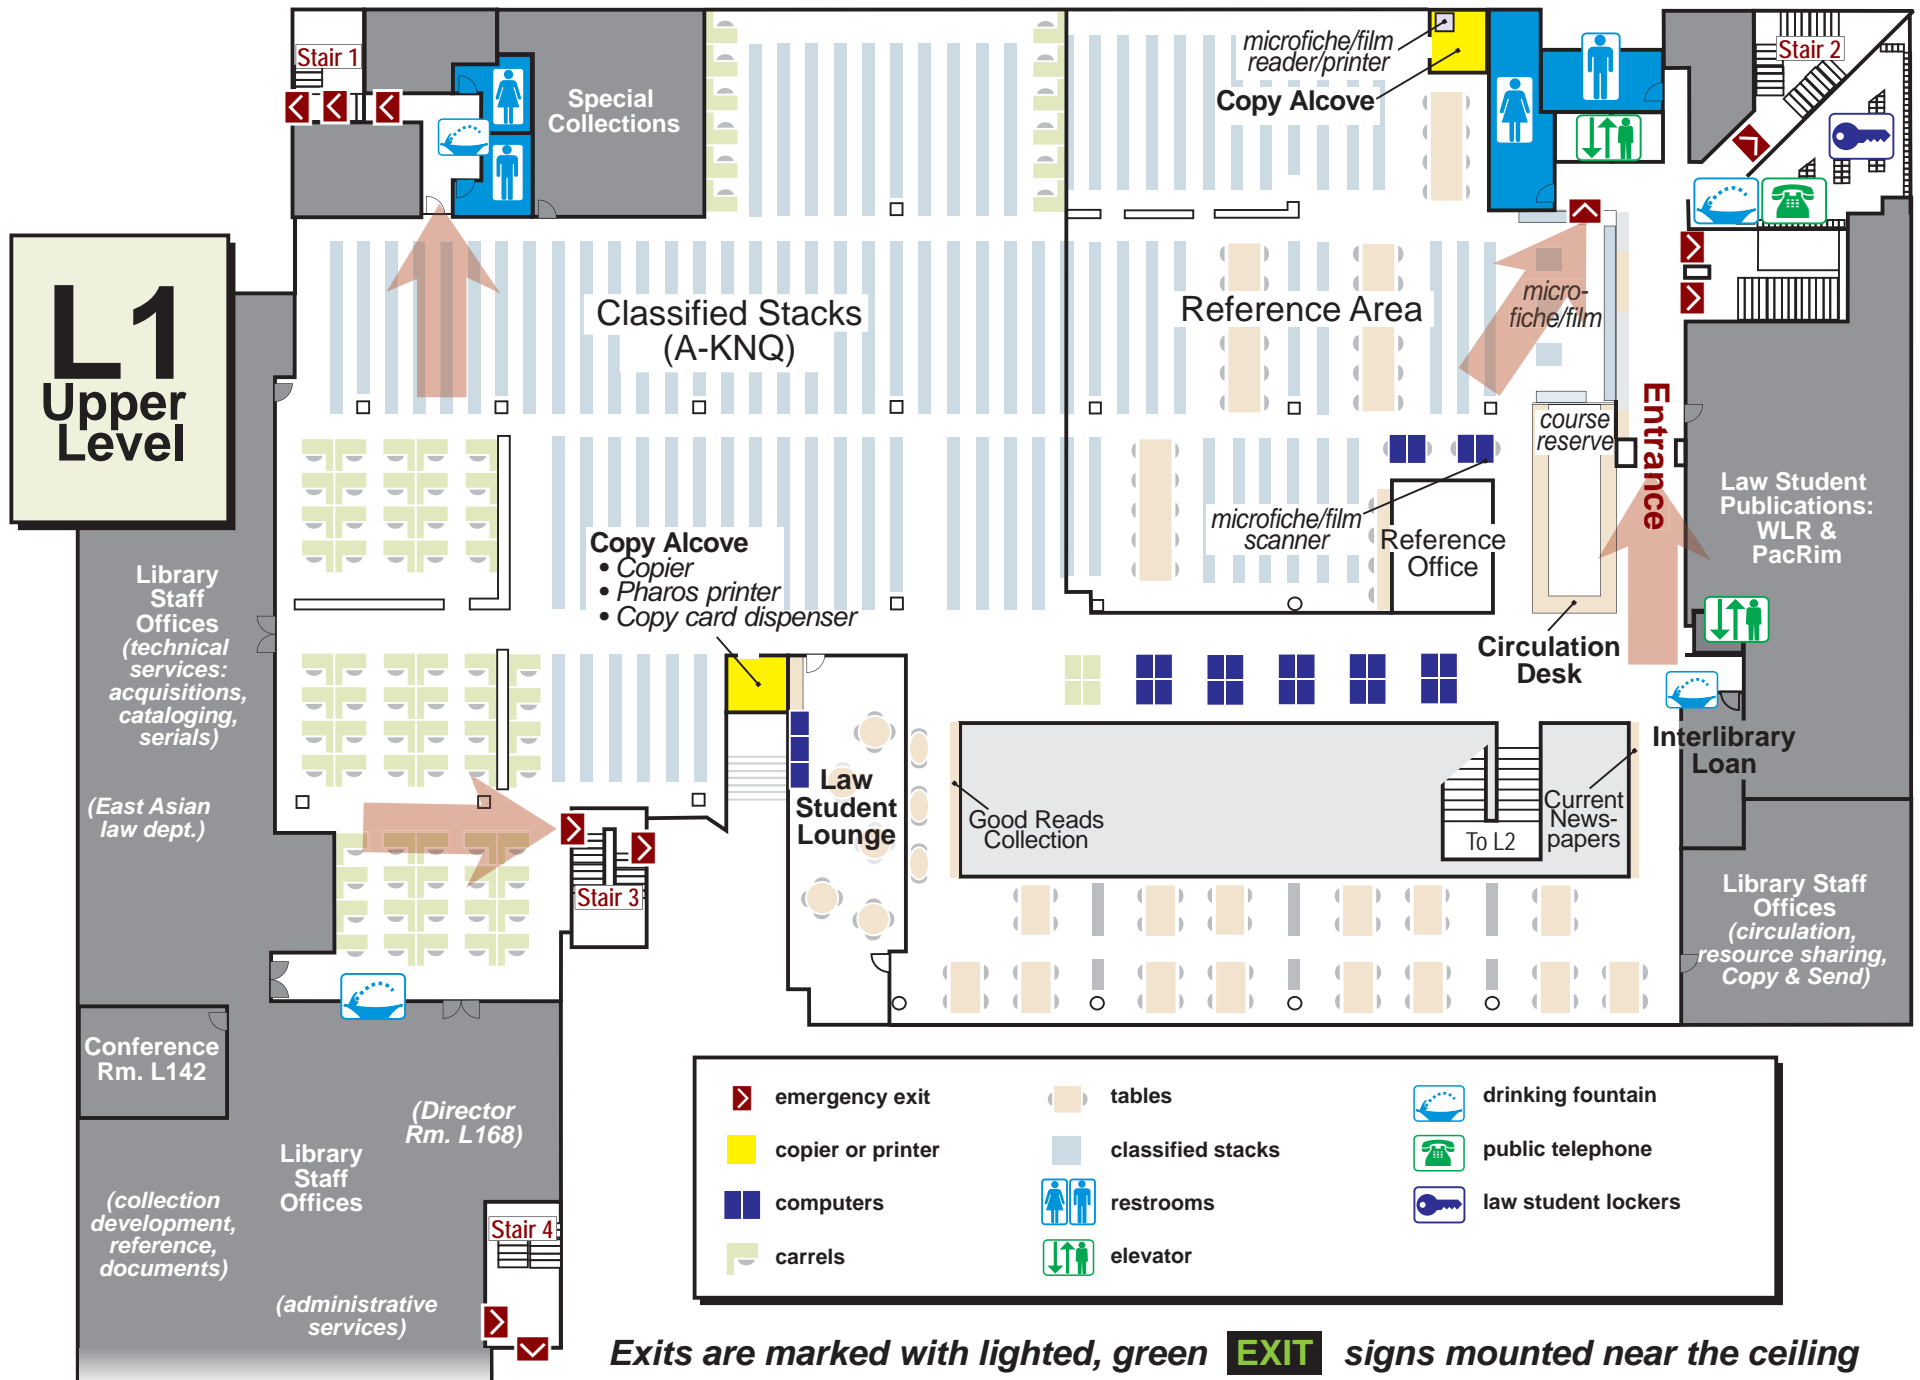

# Gallagher Law Library: EMERGENCY EXITS

Exits are marked with lighted, green **EXIT** signs mounted near the ceiling