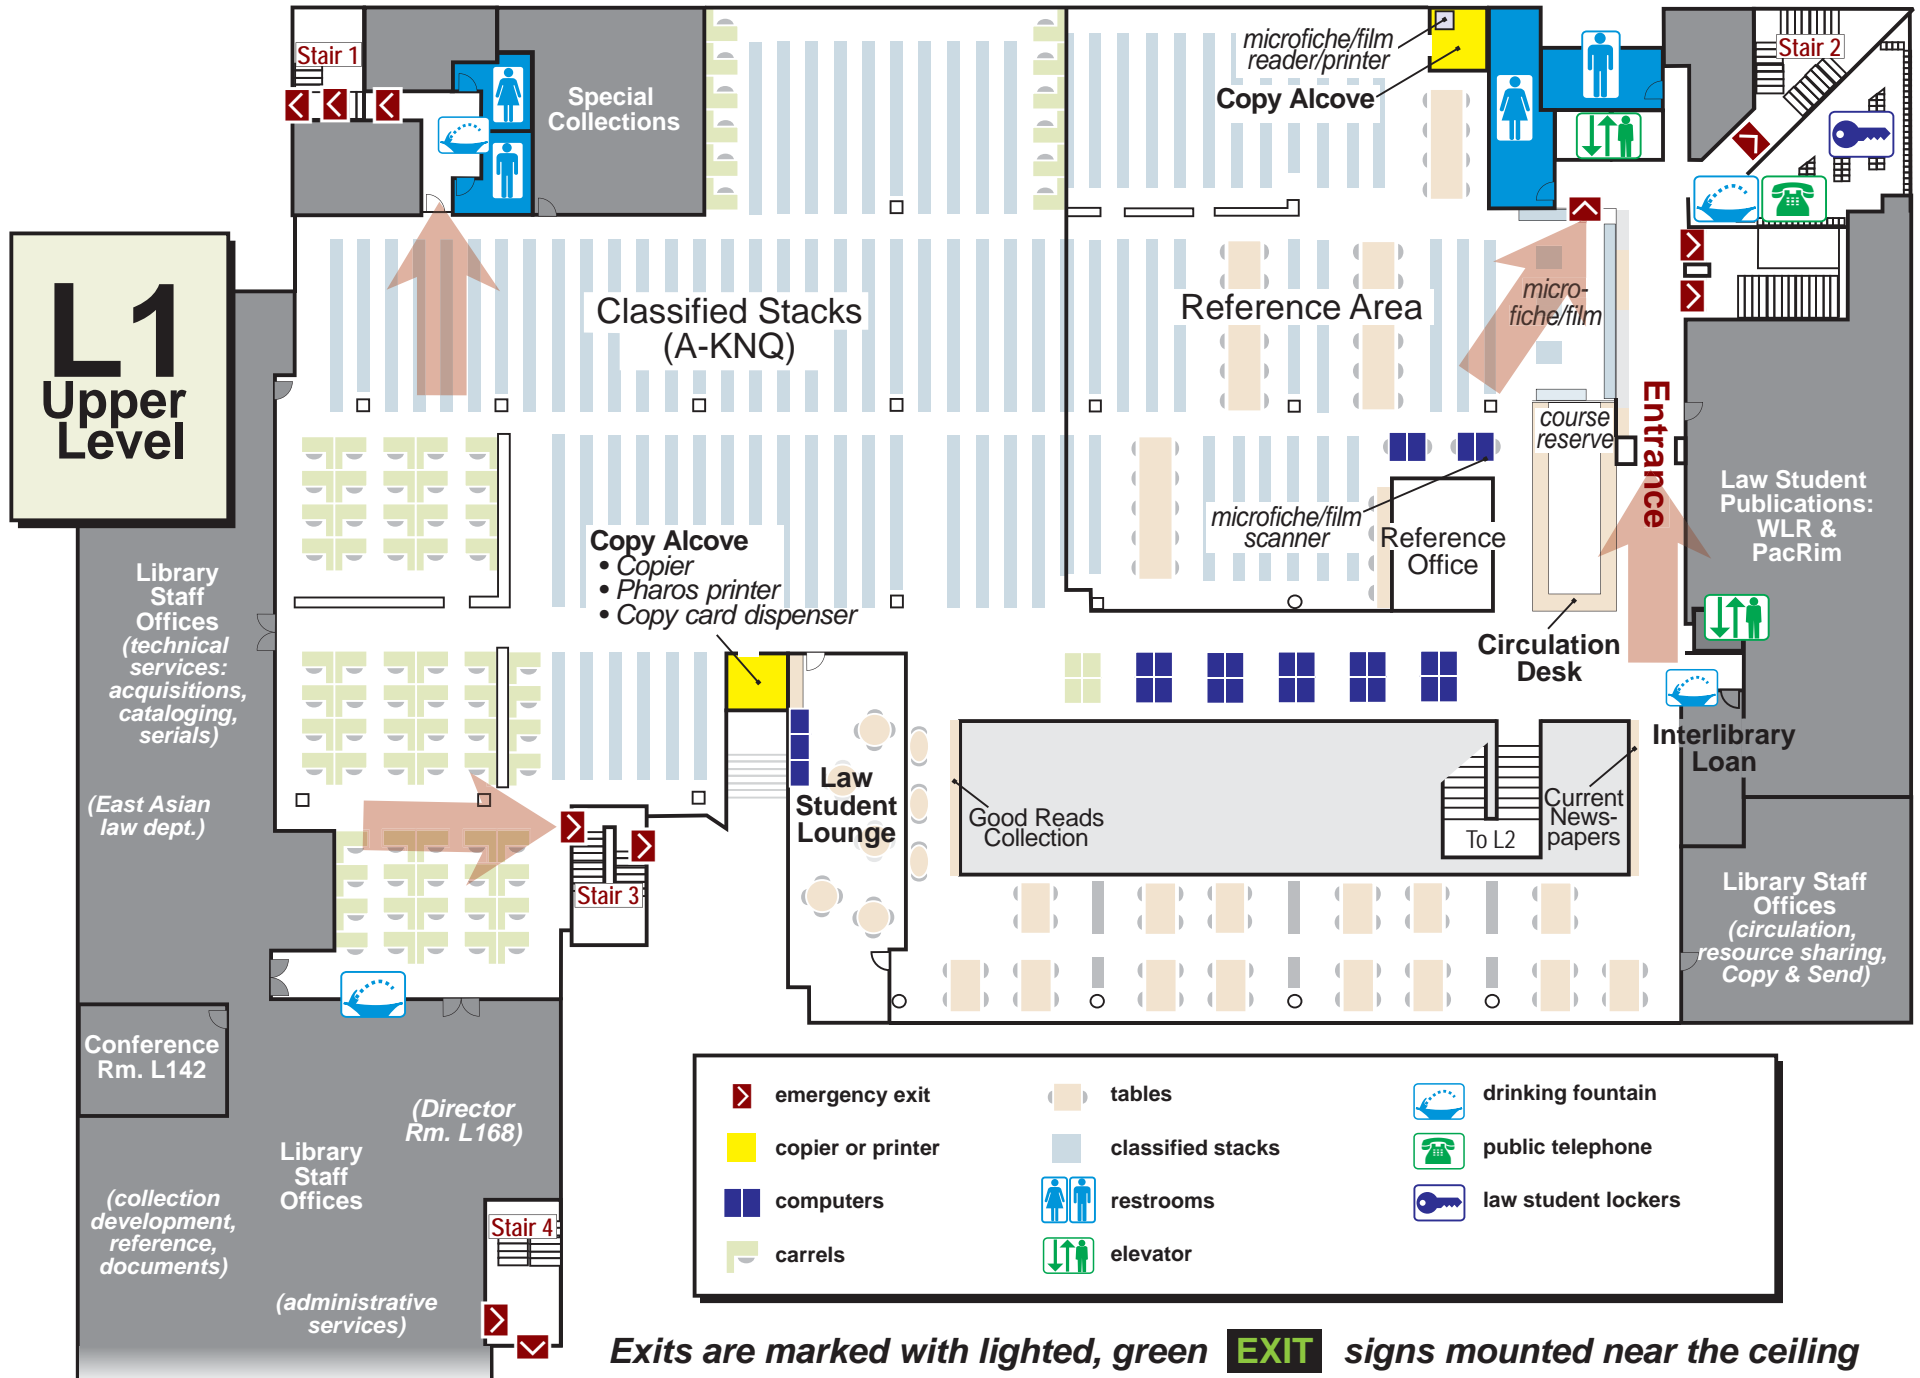

Gallagher Law Library: EMERGENCY EXITS

Exits are marked with lighted, green **EXIT** signs mounted near the ceiling