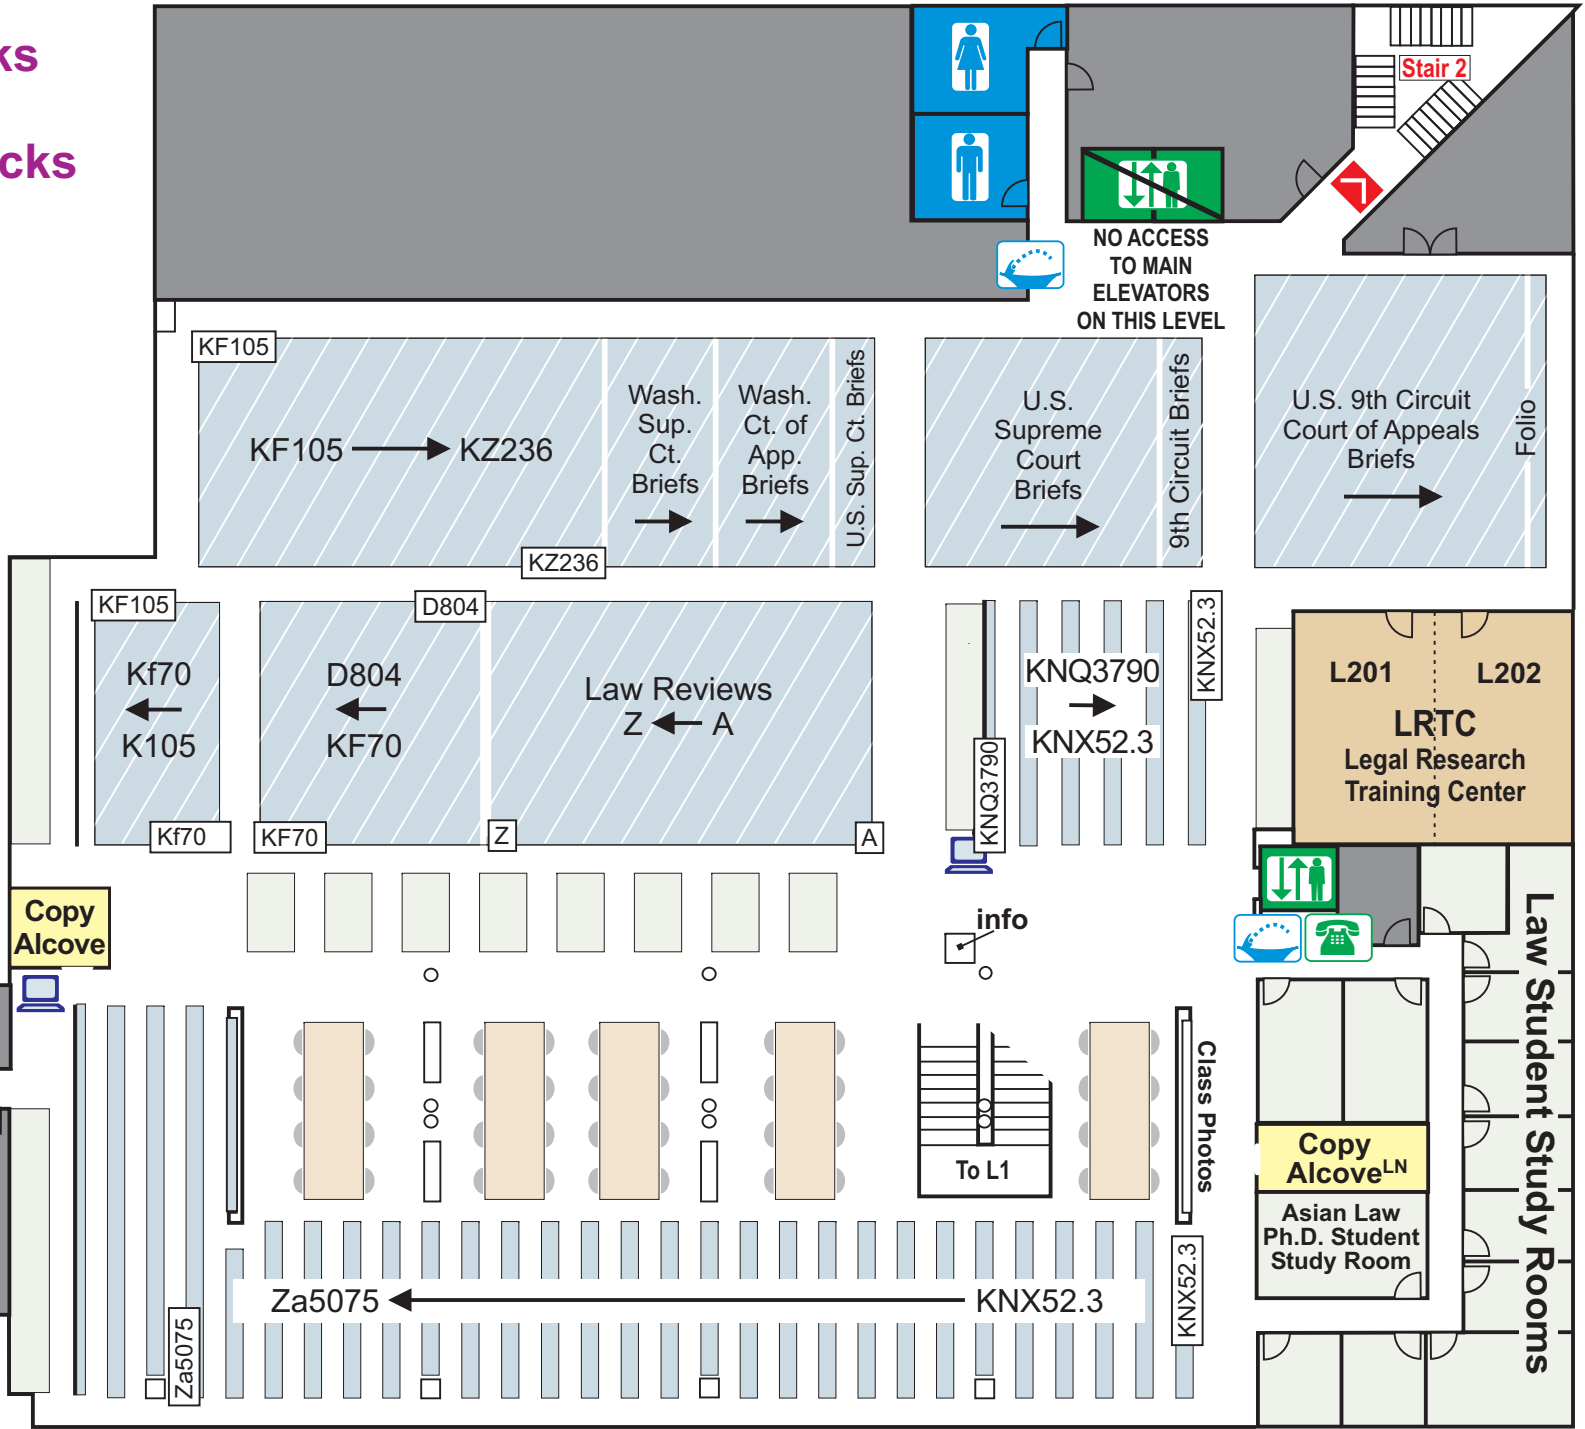

Classified Stacks (KNQ-Z) and Compact Stacks Floor L2

-  emergency exit
-  copy alcove
-  computers
-  study carrels
-  tables
-  restrooms
-  elevator
-  drinking fountain
-  public telephone
-  Classified Stacks
-  Compact Stacks

Gallagher Law Library
William H. Gates Hall

LN = LexisNexis Student Printer in copy alcove