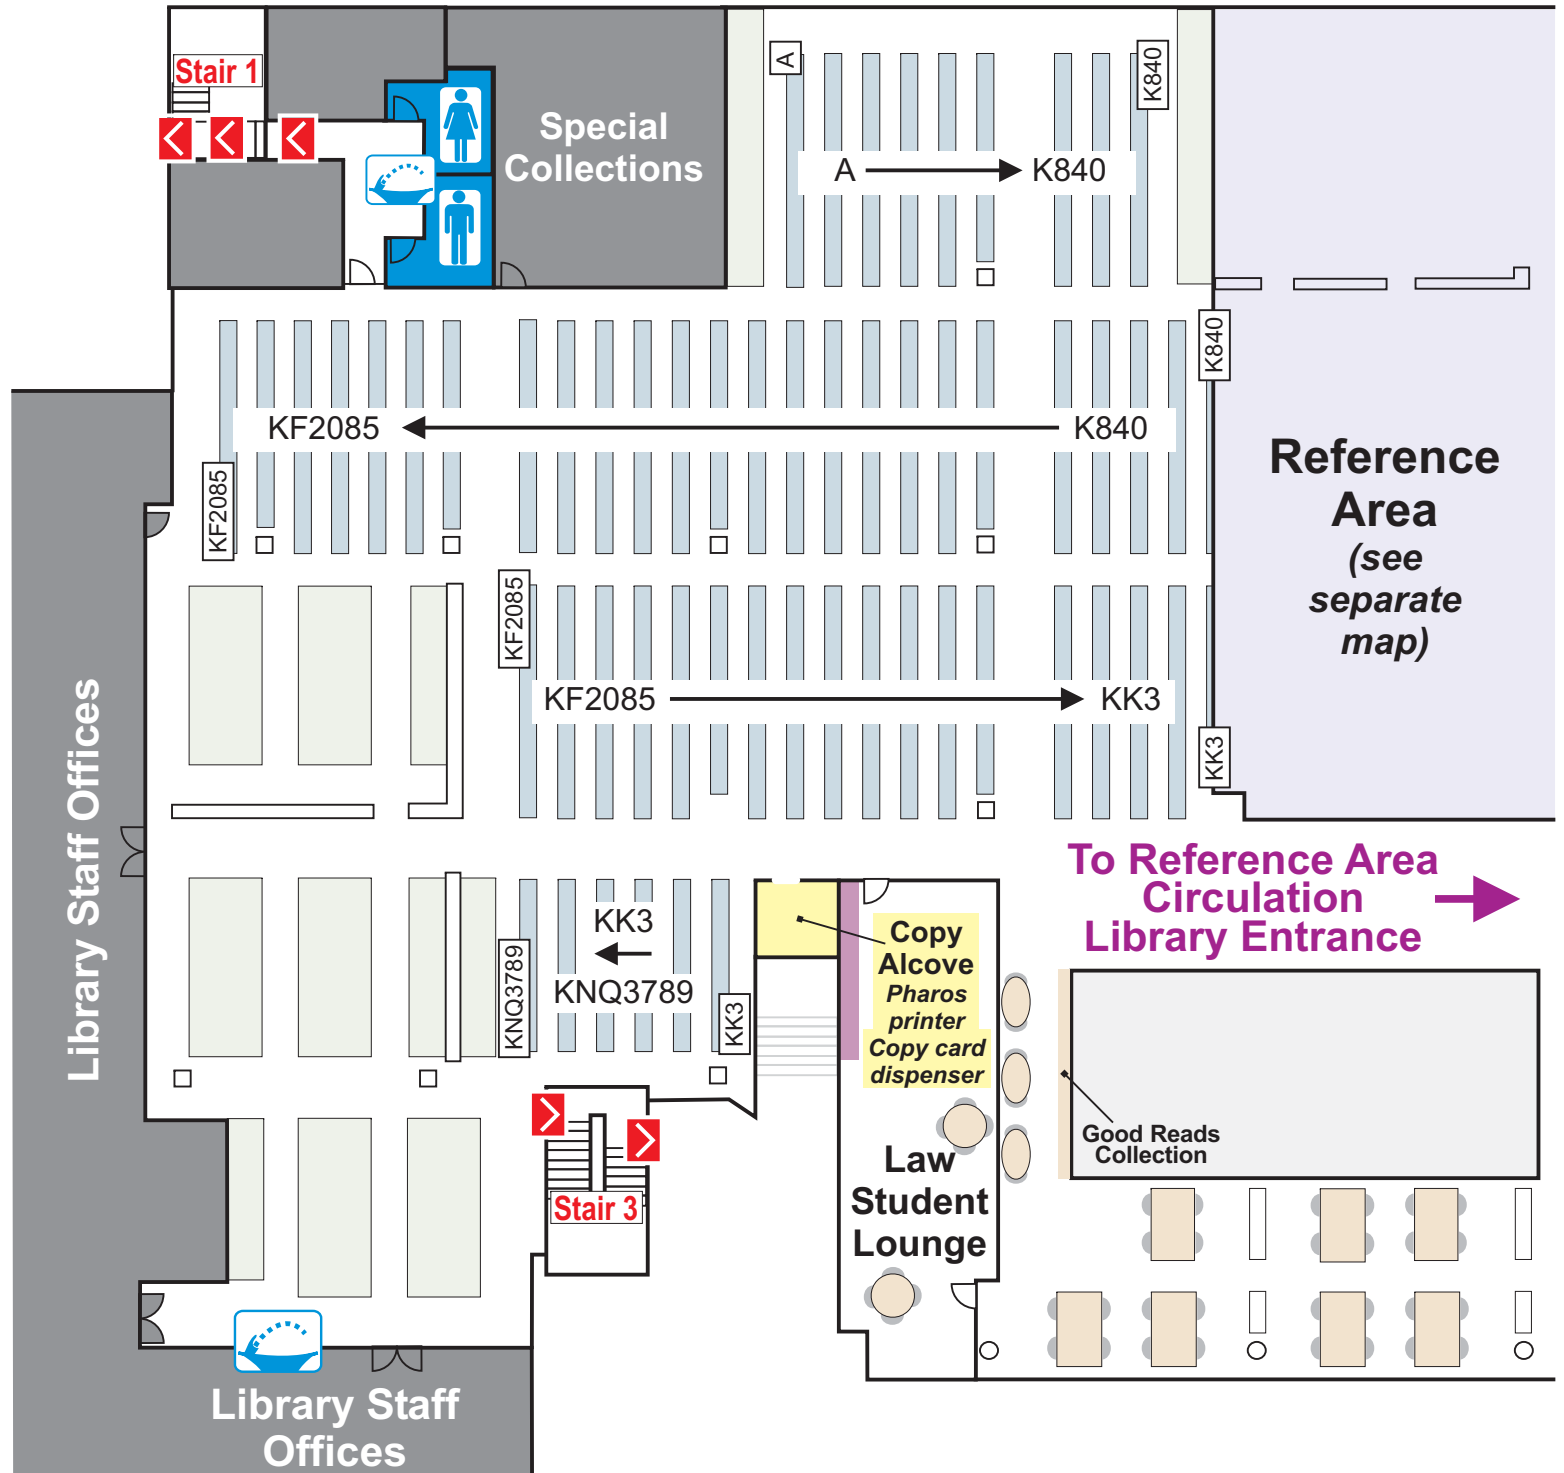

Classified Stacks (A-KNQ) Floor L1

-  emergency exit
-  copy alcove
-  computers
-  study carrels
-  tables
-  stacks
-  law student lockers
-  restrooms
-  elevator
-  drinking fountain
-  public telephone

To Reference Area
Circulation
Library Entrance 

Gallagher Law Library
William H. Gates Hall